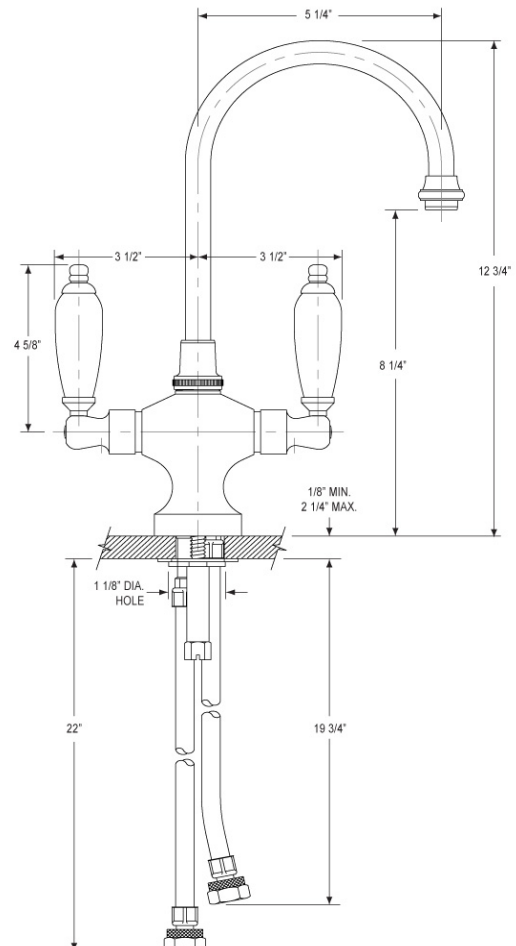

Single Hole Bar Faucet Model K8158B_003

FEATURES

- Style: Bar Faucet
- Collection: Bar Faucets
- 1-1/8" (29mm) hole size for Bar Faucet
- 2.2 gpm @ max
- Spout Reach: 5.250"
- White Marble Lever Handle

COLOR FINISHES

Single Hole Bar Faucet Model K8158C_11B

FEATURES

- Style: Bar Faucet
- Collection: Bar Faucets
- 1-1/8" (29mm) hole size for Bar Faucet
- 2.2 gpm @ max
- Spout Reach: 5.250"
- Black Marble Lever Handle

COLOR FINISHES

Single Hole Bar Faucet Model K8158D_11B

FEATURES

- Style: Bar Faucet
- Collection: Bar Faucets
- 1-1/8" (29mm) hole size for Bar Faucet
- 2.2 gpm @ max
- Spout Reach: 5.250"
- Beige Marble Lever Handle

COLOR FINISHES