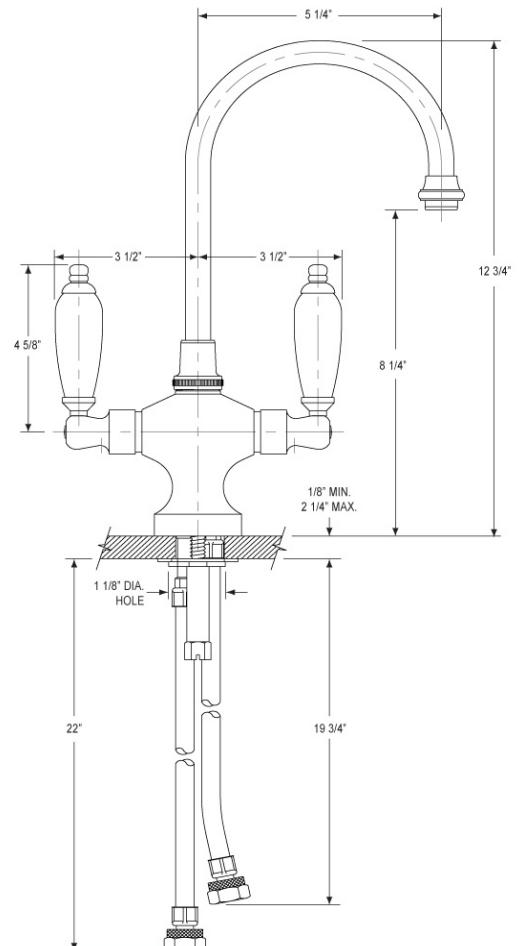

Single Hole Bar Faucet Model K8158B_003

FEATURES

- Style: Bar Faucet
- Collection: Bar Faucets
- 1-1/8" (29mm) hole size for Bar Faucet
- 2.2 gpm @ max
- Spout Reach: 5.250"
- White Marble Lever Handle

COLOR FINISHES

Single Hole Bar Faucet Model K8158C_11B

FEATURES

- Style: Bar Faucet
- Collection: Bar Faucets
- 1-1/8" (29mm) hole size for Bar Faucet
- 2.2 gpm @ max
- Spout Reach: 5.250"
- Black Marble Lever Handle

COLOR FINISHES

Single Hole Bar Faucet Model K8158D_11B

FEATURES

- Style: Bar Faucet
- Collection: Bar Faucets
- 1-1/8" (29mm) hole size for Bar Faucet
- 2.2 gpm @ max
- Spout Reach: 5.250"
- Beige Marble Lever Handle

COLOR FINISHES